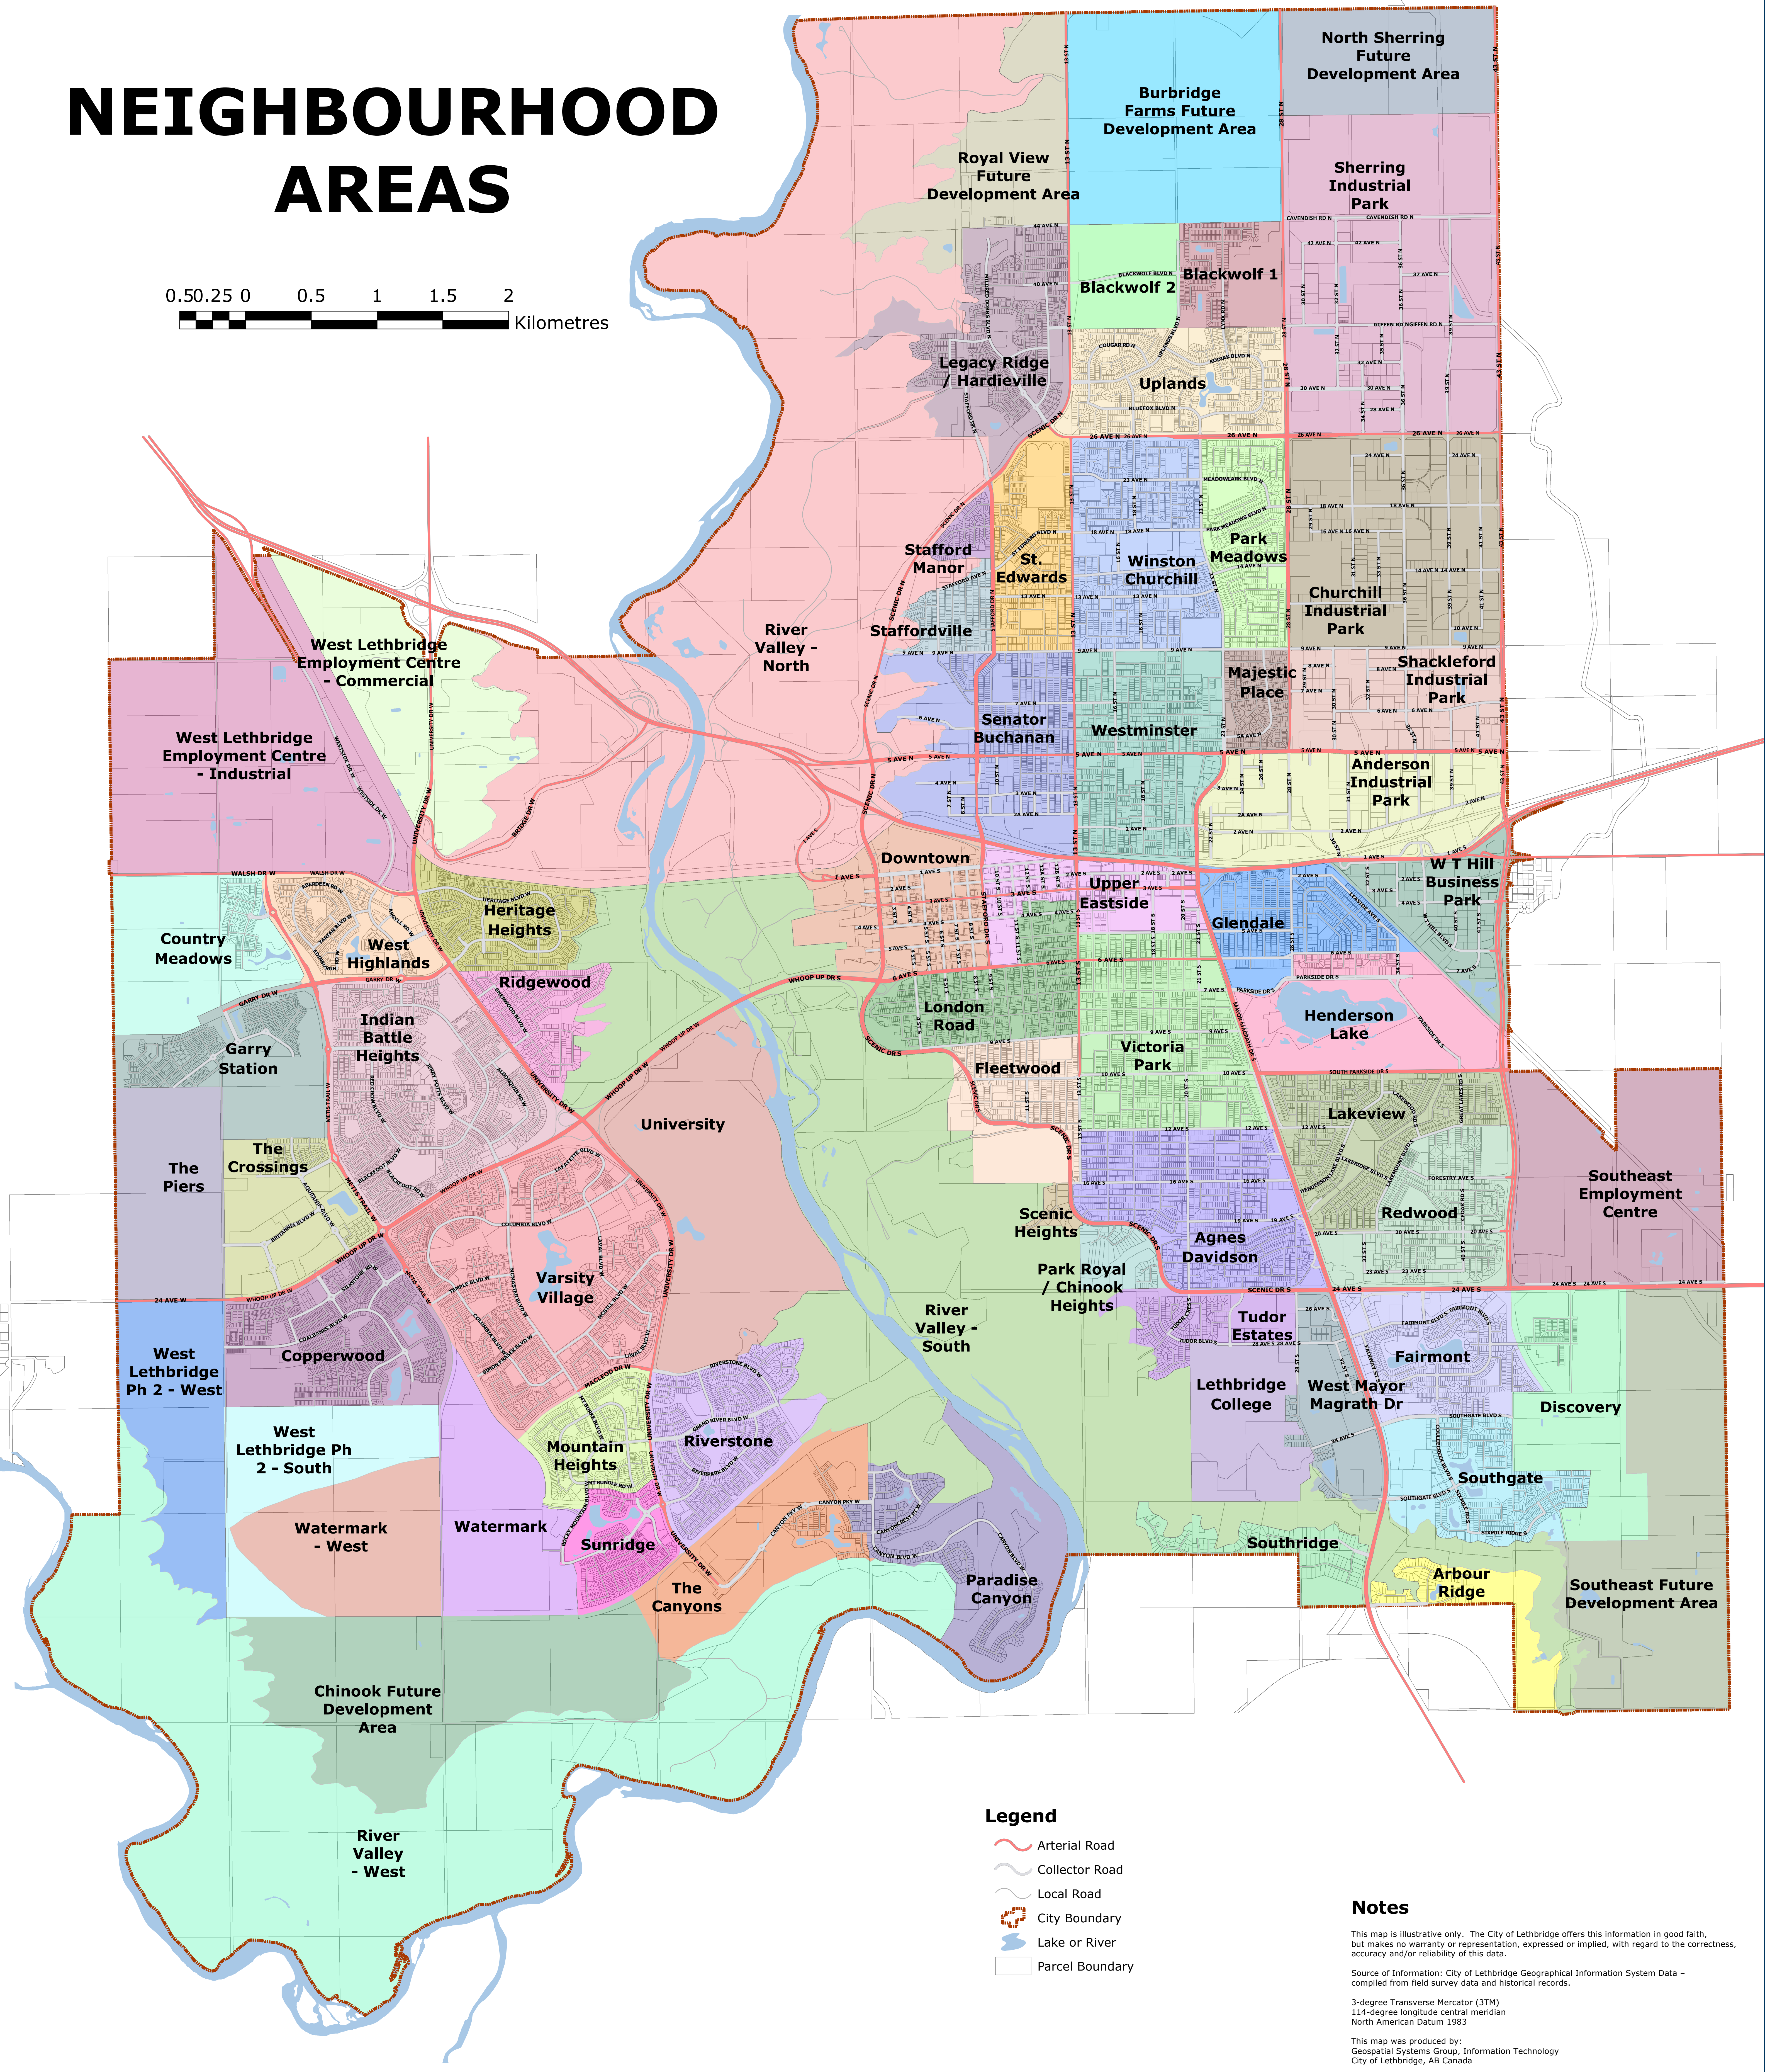

NEIGHBOURHOOD AREAS

- Legend**
- Arterial Road
 - Collector Road
 - Local Road
 - City Boundary
 - Lake or River
 - Parcel Boundary

Notes

This map is illustrative only. The City of Lethbridge offers this information in good faith, but makes no warranty or representation, expressed or implied, with regard to the correctness, accuracy and/or reliability of this data.

Source of Information: City of Lethbridge Geographical Information System Data - compiled from field survey data and historical records.

3-degree Transverse Mercator (3TM)
114-degree longitude central meridian
North American Datum 1983

This map was produced by:
Geospatial Systems Group, Information Technology
City of Lethbridge, AB Canada

©2019, City of Lethbridge, AB Canada Published February, 2019